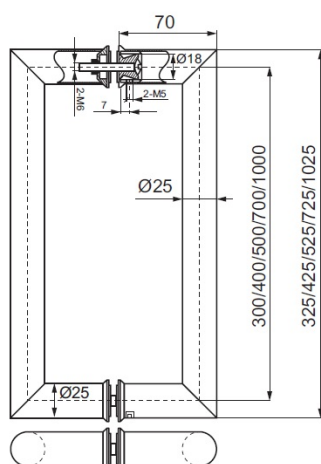

PRODUCT SHEET

Description:

Door Handle "Rhine" SS304 Brushed, $\varnothing 25 \times 725 \text{mm}$, cc 700mm, 8-12mm Glass Thickness, Bore: $\varnothing 8 \text{mm}$

Item number:

17.87.038-0

Units	Box	Carton	HS Code	Barcode
Pair	1	10	8302415000	 5704866461870